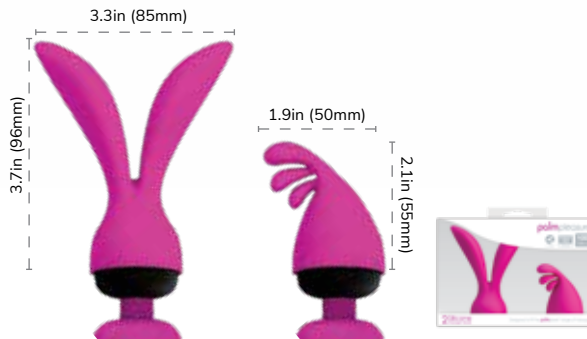

Palm Finger

Two pointed edges to relax every muscle in your fingers and palm.

Palm Curve

Two rounded edges glide over your arm, legs and body for a truly magnificent massage.

palm sensual™ 30530

Palm Dual

Double-action ends for G-Spot and clitoral stimulation.

palmpleasure™ 30533

Palm Delight

2 pleasure tips for a sensual massage.

Palm Tease

3 soft curved tips to tease your senses.

palmbliss™ 30534

Two bold tips designed for G-Spot and clitoral stimulation.

Item #	Outer Qty	Inner Qty	Name	Length (mm)	Width (mm)	Diameter (mm)	Weight (g)
30529	48	12	Palm Finger	60	35	40	20
			Palm Curve	46	73	40	21
30530	48	12	Palm Dual	95	65	40	70
			Palm Below	80	90	40	61
30531	96	24	Palm Caps	28	40	40	10
30532	96	24	Palm Embrace	110	65	40	73
30533	48	12	Palm Delight	96	85	40	52
			Palm Tease	55	50	40	24
30534	96	24	Palm Bliss	110	45	40	64